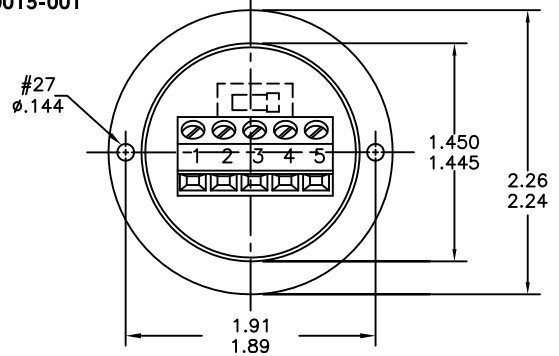

PRODUCT DESCRIPTION

SPECTEC's puck type preamps are designed to fit compact "ELBY" and "Y" type explosion proof junction boxes. When a larger enclosure is required our preamps will need an adapter plate or ring to fit securely in a "Y-3", "ELBY-100" or "GUAL16" enclosure, (see table below).

ADAPTER RING FOR 4022, 4027 or 4028 IN GUAL16
 40015-001

ADAPTER PLATE FOR 4023 IN Y-3 J-BOX
 40003-001

ADAPTER PLATE FOR 4023 IN GUAL16 J-BOX
 40005-001

Y or ELBY

GUAL16

EXPLOSION PROOF JUNCTION BOXES, Y, ELBY & GUAL16 SERIES
 CL I GR C,D, CL II GR E,G,F, CL III CSA & UL CERTIFIED

REDUCING NIPPLES To Connect Pickup (1/2-NPT) to Junction Box

CODE	SPECTEC P/N	
R1	90011-001	3/4-14 to 1/2-14 NPT
R2	90011-002	1-11 to 1/2-14 NPT
R3	90011-003	1-11 to 3/4-14 NPT