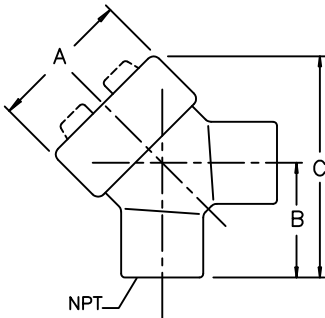

ADAPTER RING FOR 4022, 4027 or 4028 IN GUAL16
 40015-001

ADAPTER PLATE FOR 4023 IN Y-3 J-BOX
 40003-001

ADAPTER PLATE FOR 4023 IN GUAL16 J-BOX
 40005-001

Y or ELBY

GUAL16

EXPLOSION PROOF JUNCTION BOXES, Y, ELBY & GUAL16 SERIES
 CL I GR C,D, CL II GR E,G,F, CL III CSA & UL CERTIFIED

JUNCTION BOXES						Direct Fit: Adapter Not Required Preamp #	PUCK ADAPTER KITS	
MODEL	SPECTEC P/N	NPT	A	B	C		Preamp # 4022 4028 4027	Preamp # 4013 4023
Y-1	90010-001	1/2-14	1.875	1.625	2.875	4013 4023		
Y-2	-002	3/4-14	2.10	1.55	2.875	4022 4028 4027		
Y-3	-003	1-11	2.612	2.122	3.721	4016 4026		40003-001
ELBY 50	90012-001	1/2-14	1.95	1.50	2.68	4022 4028 4027		
ELBY 75	-002	3/4-14	1.95	1.50	2.68	4022 4028 4027		
ELBY 100	-003	1-11	2.40	1.80	3.12	4016		
GUAL16	90013-016	1/2-14	3.50	2.53	4.28	4021	40015-001	40005-001

REDUCING NIPPLES To Connect Pickup (1/2-NPT) to Junction Box

CODE	SPECTEC P/N	
R1	90011-001	3/4-14 to 1/2-14 NPT
R2	90011-002	1-11 to 1/2-14 NPT
R3	90011-003	1-11 to 3/4-14 NPT