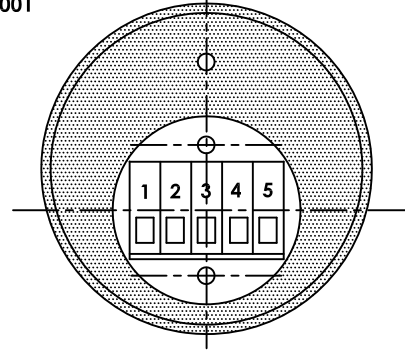

ADAPTER PLATE FOR 4023 IN Y-3 J-BOX
40003-001