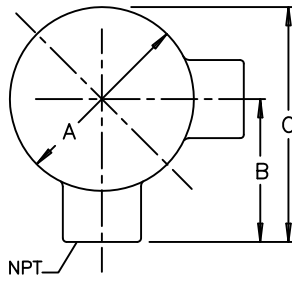

ADAPTER RING FOR 4022, 4027 or 4028 IN GUAL16
 40015-001

ADAPTER PLATE FOR 4023 IN Y-3 J-BOX
 40003-001

ADAPTER PLATE FOR 4023 IN GUAL16 J-BOX
 40005-001

Y or ELBY

GUAL16

EXPLOSION PROOF JUNCTION BOXES, Y, ELBY & GUAL16 SERIES
 CL I GR C,D, CL II GR E,G,F, CL III CSA & UL CERTIFIED

JUNCTION BOXES						Direct Fit: Adapter Not Required Preamp #	PUCK ADAPTER KITS	
MODEL	SPECTEC P/N	NPT	A	B	C		Preamp # 4022 4028 4027	Preamp # 4013 4023
Y-1	90010-001	1/2-14	1.875	1.625	2.875	4013 4023		
Y-2	-002	3/4-14	2.10	1.55	2.875	4022 4028 4027		
Y-3	-003	1-11	2.612	2.122	3.721	4016 4026		40003-001
ELBY 50	90012-001	1/2-14	1.95	1.50	2.68	4022 4028 4027		
ELBY 75	-002	3/4-14	1.95	1.50	2.68	4022 4028 4027		
ELBY 100	-003	1-11	2.40	1.80	3.12	4016		
GUAL16	90013-016	1/2-14	3.50	2.53	4.28	4021	40015-001	40005-001

REDUCING NIPPLES To Connect Pickup (1/2-NPT) to Junction Box

CODE	SPECTEC P/N	
R1	90011-001	3/4-14 to 1/2-14 NPT
R2	90011-002	1-11 to 1/2-14 NPT
R3	90011-003	1-11 to 3/4-14 NPT