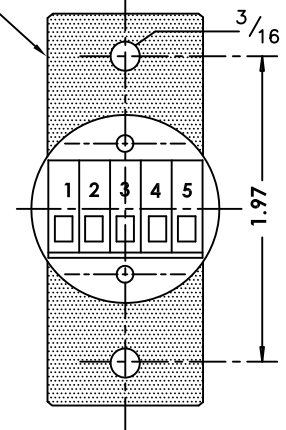

PRODUCT DESCRIPTION

SPECTEC's puck type preamps are designed to fit compact "ELBY" and "Y" type explosion proof junction boxes. When a larger enclosure is required our preamps will need an adapter plate or ring to fit securely in a "Y-3", "ELBY-100" or "GUAL16" enclosure, (see table below).

ADAPTER RING FOR 4022, 4027 or 4028 IN GUAL16
 40015-001

ADAPTER PLATE FOR 4023 IN Y-3 J-BOX
 40003-001

ADAPTER PLATE FOR 4023 IN GUAL16 J-BOX
 40005-001

Y or ELBY

GUAL16

EXPLOSION PROOF JUNCTION BOXES, Y, ELBY & GUAL16 SERIES
 CL I GR C,D, CL II GR E,G,F, CL III CSA & UL CERTIFIED

JUNCTION BOXES						Direct Fit: Adapter Not Required Preamp #	PUCK ADAPTER KITS	
MODEL	SPECTEC P/N	NPT	A	B	C		Preamp # 4022 4028 4027	Preamp # 4013 4023
Y-1	90010-001	1/2-14	1.875	1.625	2.875	4013 4023		
Y-2	-002	3/4-14	2.10	1.55	2.875	4022 4028 4027		
Y-3	-003	1-11	2.612	2.122	3.721	4016 4026		40003-001
ELBY 50	90012-001	1/2-14	1.95	1.50	2.68	4022 4028 4027		
ELBY 75	-002	3/4-14	1.95	1.50	2.68	4022 4028 4027		
ELBY 100	-003	1-11	2.40	1.80	3.12	4016		
GUAL16	90013-016	1/2-14	3.50	2.53	4.28	4021	40015-001	40005-001

REDUCING NIPPLES To Connect Pickup (1/2-NPT) to Junction Box

CODE	SPECTEC P/N	
R1	90011-001	3/4-14 to 1/2-14 NPT
R2	90011-002	1-11 to 1/2-14 NPT
R3	90011-003	1-11 to 3/4-14 NPT